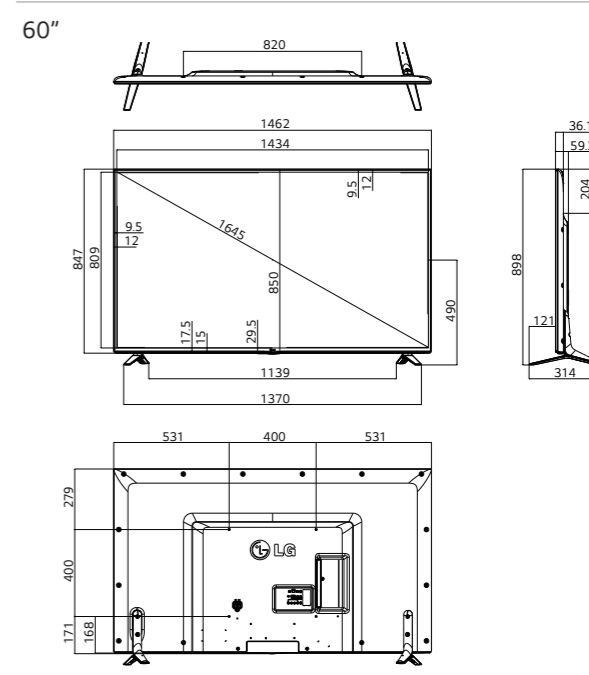

Built-in TV Tuner

Thin Cabinet\*

(T/L/R) Flat bezel 8.5mm (13mm after curvature)  
(B) Flat bezel 14mm (18.7mm after curvature)

Multiple ports for multiple connections

-RGB in, HDMI in, RF, AV in, Component in, Audio out, RS232C in, RJ45, Speaker out

**32**  
Free templates

**DIMENSION (unit : mm)**

**HOW TO USE SUPERSIGN TV**

Option 1. as a stand-alone use

Option 2. Networked TVs

**INTERFACE**