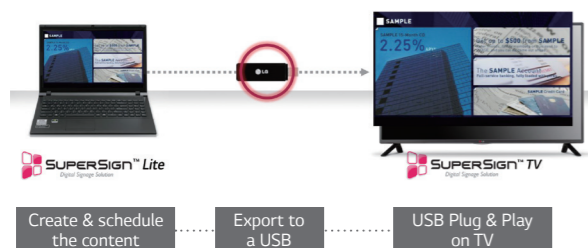

HOW TO USE SUPERSIGN TV

Option 1. as a stand-alone use