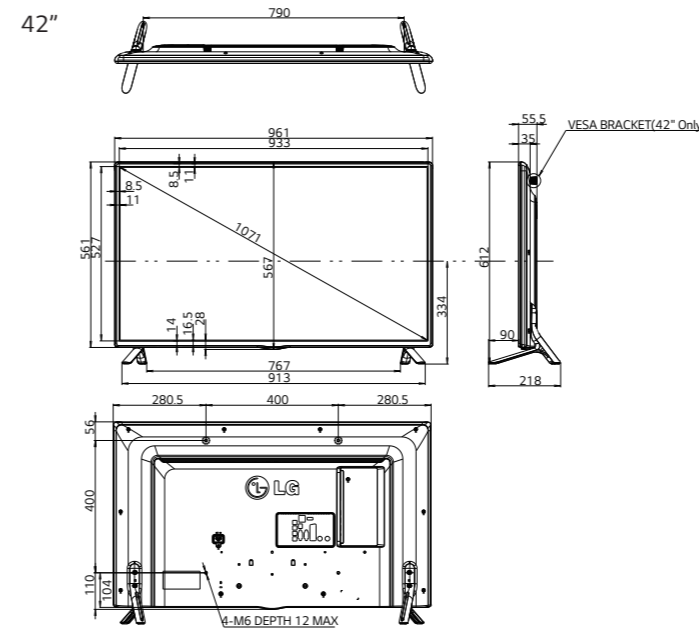

DIMENSION (unit : mm)