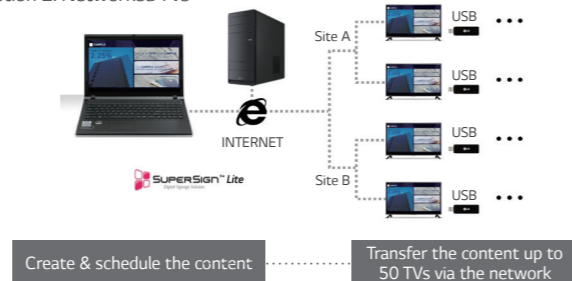

No need to purchase any additional hardware or software.

**SIMPLE CONNECTIVITY**

Needs only a power, LAN connection and a USB to operate.

**FREE SUPERSIGN LITE**

- 32 pre-installed templates for multiple verticals
- Schedule your messages to show on which TVs, and when they show
- Remotely control maximum 50 TVs over the network

**32**  
Free templates

**DIMENSION (unit : mm)**

**HOW TO USE SUPERSIGN TV**

Option 1. as a stand-alone use

Option 2. Networked TVs

**INTERFACE**