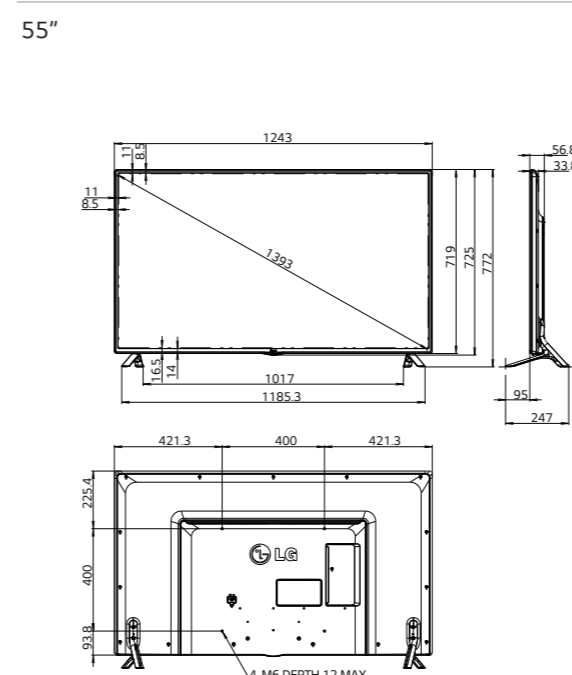

DIMENSION (unit : mm)