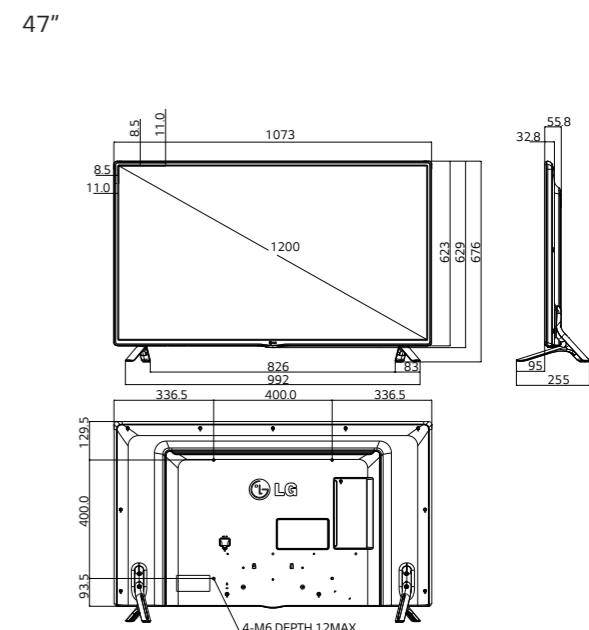

DIMENSION (unit : mm)